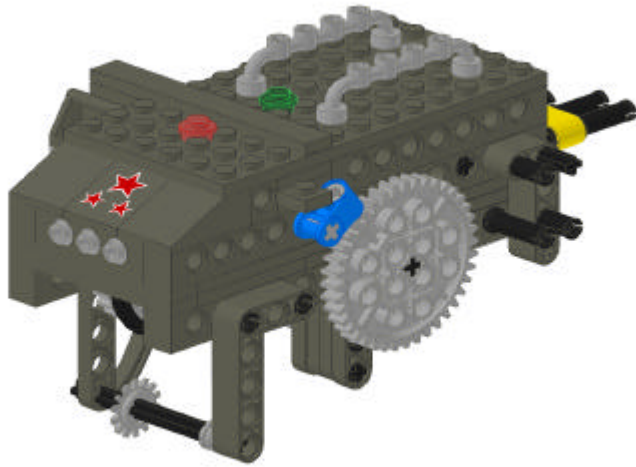

43

44

45

47

48

49

50

| Stp | No. | Color | Part no. | Part name |
|-----|-----|------------|-----------|-------------------------------------|
| 1 | 1 | Dark-Gray | 32018.DAT | Technic Brick 1 x 14 with Holes |
| 1 | 2 | Black | 6558.DAT | Technic Pin Long with Friction |
| 1 | 2 | Black | 2780.DAT | Technic Pin with Friction and Slots |
| 2 | 1 | Dark-Gray | 32526.dat | Technic Liftarm 3 x 5 L Shape |
| 3 | 1 | Black | 32073.DAT | Technic Axle 5 |
| 3 | 2 | Black | 3706.DAT | Technic Axle 6 |
| 3 | 1 | Light-Gray | 3649.DAT | Technic Gear 40 Tooth |
| 4 | 2 | Light-Gray | 3713.DAT | Technic Bush |
| 4 | 1 | Light-Gray | 4265C.DAT | Technic Bush 1/2 Smooth |
| 4 | 1 | Dark-Gray | 32065.DAT | Technic Liftarm 1 x 7 |
| 5 | 3 | Black | 32062.DAT | Technic Axle 2 Notched |
| 5 | 1 | Light-Gray | 3647.DAT | Technic Gear 8 Tooth |
| 5 | 1 | Light-Gray | 3648.DAT | Technic Gear 24 Tooth |
| 5 | 1 | Dark-Gray | 6632.DAT | Technic Liftarm 1 x 3 |
| 5 | 2 | Black | 2780.DAT | Technic Pin with Friction and Slots |
| 6 | 1 | Dark-Gray | 6632.DAT | Technic Liftarm 1 x 3 |
| 7 | 1 | Dark-Gray | 6538A.DAT | Technic Axle Joiner |
| 7 | 1 | Light-Gray | 4019.DAT | Technic Gear 16 Tooth |
| 7 | 1 | Dark-Gray | 32065.DAT | Technic Liftarm 1 x 7 |
| 7 | 1 | Light-Gray | 4185.DAT | Technic Wedge Belt Wheel |
| 7 | 1 | Black | 70162.DAT | Technic Wedge Belt Wheel Tyre |
| 8 | 1 | Black | 32062.DAT | Technic Axle 2 Notched |
| 8 | 2 | Light-Gray | 3648.DAT | Technic Gear 24 Tooth |
| 9 | 1 | Dark-Gray | 3701.DAT | Technic Brick 1 x 4 with Holes |
| 9 | 1 | Yellow | 3651.DAT | Technic Connector |
| 9 | 1 | Black | 2780.DAT | Technic Pin with Friction and Slots |
| 10 | 2 | Dark-Gray | 3710.DAT | Plate 1 x 4 |
| 10 | 4 | Dark-Gray | 3666.DAT | Plate 1 x 6 |
| 10 | 2 | Dark-Gray | 3460.DAT | Plate 1 x 8 |
| 11 | 1 | Black | 4519.DAT | Technic Axle 3 |
| 11 | 1 | Light-Blue | 6536.DAT | Technic Axle Joiner Perpendicular |
| 11 | 1 | Light-Gray | 3749.DAT | Technic Axle Pin |
| 11 | 1 | Dark-Gray | 32018.DAT | Technic Brick 1 x 14 with Holes |
| 11 | 1 | Light-Gray | 4274.DAT | Technic Pin 1/2 |
| 11 | 1 | Black | 6558.DAT | Technic Pin Long with Friction |
| 12 | 1 | Black | 3706.DAT | Technic Axle 6 |
| 12 | 1 | Light-Gray | 4265C.DAT | Technic Bush 1/2 Smooth |
| 12 | 1 | Dark-Gray | 32140.DAT | Technic Liftarm 2 x 4 L Shape |
| 13 | 1 | Light-Gray | 3647.DAT | Technic Gear 8 Tooth |
| 13 | 1 | Light-Gray | 4019.DAT | Technic Gear 16 Tooth |
| 13 | 1 | Light-Gray | 3648.DAT | Technic Gear 24 Tooth |