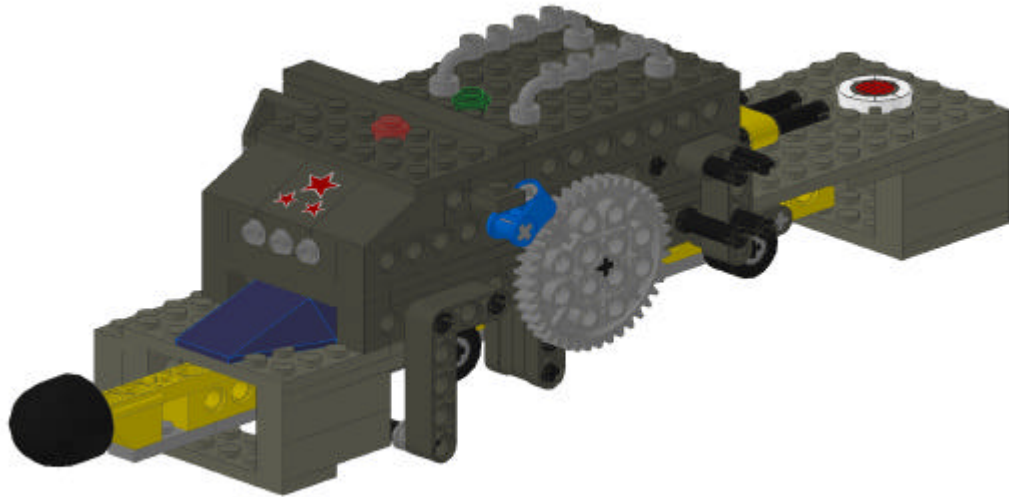

43

44

45

47

48

49

50

| Stp | No. | Color | Part no. | Part name |
|-----|-----|------------|-----------|-------------------------------------|
| 1 | 1 | Dark-Gray | 32018.DAT | Technic Brick 1 x 14 with Holes |
| 1 | 2 | Black | 6558.DAT | Technic Pin Long with Friction |
| 1 | 2 | Black | 2780.DAT | Technic Pin with Friction and Slots |
| 2 | 1 | Dark-Gray | 32526.dat | Technic Liftarm 3 x 5 L Shape |
| 3 | 1 | Black | 32073.DAT | Technic Axle 5 |
| 3 | 2 | Black | 3706.DAT | Technic Axle 6 |
| 3 | 1 | Light-Gray | 3649.DAT | Technic Gear 40 Tooth |
| 4 | 2 | Light-Gray | 3713.DAT | Technic Bush |
| 4 | 1 | Light-Gray | 4265C.DAT | Technic Bush 1/2 Smooth |
| 4 | 1 | Dark-Gray | 32065.DAT | Technic Liftarm 1 x 7 |
| 5 | 3 | Black | 32062.DAT | Technic Axle 2 Notched |
| 5 | 1 | Light-Gray | 3647.DAT | Technic Gear 8 Tooth |
| 5 | 1 | Light-Gray | 3648.DAT | Technic Gear 24 Tooth |
| 5 | 1 | Dark-Gray | 6632.DAT | Technic Liftarm 1 x 3 |
| 5 | 2 | Black | 2780.DAT | Technic Pin with Friction and Slots |
| 6 | 1 | Dark-Gray | 6632.DAT | Technic Liftarm 1 x 3 |
| 7 | 1 | Dark-Gray | 6538A.DAT | Technic Axle Joiner |
| 7 | 1 | Light-Gray | 4019.DAT | Technic Gear 16 Tooth |
| 7 | 1 | Dark-Gray | 32065.DAT | Technic Liftarm 1 x 7 |
| 7 | 1 | Light-Gray | 4185.DAT | Technic Wedge Belt Wheel |
| 7 | 1 | Black | 70162.DAT | Technic Wedge Belt Wheel Tyre |
| 8 | 1 | Black | 32062.DAT | Technic Axle 2 Notched |
| 8 | 2 | Light-Gray | 3648.DAT | Technic Gear 24 Tooth |
| 9 | 1 | Dark-Gray | 3701.DAT | Technic Brick 1 x 4 with Holes |
| 9 | 1 | Yellow | 3651.DAT | Technic Connector |
| 9 | 1 | Black | 2780.DAT | Technic Pin with Friction and Slots |
| 10 | 2 | Dark-Gray | 3710.DAT | Plate 1 x 4 |
| 10 | 4 | Dark-Gray | 3666.DAT | Plate 1 x 6 |
| 10 | 2 | Dark-Gray | 3460.DAT | Plate 1 x 8 |
| 11 | 1 | Black | 4519.DAT | Technic Axle 3 |
| 11 | 1 | Light-Blue | 6536.DAT | Technic Axle Joiner Perpendicular |
| 11 | 1 | Light-Gray | 3749.DAT | Technic Axle Pin |
| 11 | 1 | Dark-Gray | 32018.DAT | Technic Brick 1 x 14 with Holes |
| 11 | 1 | Light-Gray | 4274.DAT | Technic Pin 1/2 |
| 11 | 1 | Black | 6558.DAT | Technic Pin Long with Friction |
| 12 | 1 | Black | 3706.DAT | Technic Axle 6 |
| 12 | 1 | Light-Gray | 4265C.DAT | Technic Bush 1/2 Smooth |
| 12 | 1 | Dark-Gray | 32140.DAT | Technic Liftarm 2 x 4 L Shape |
| 13 | 1 | Light-Gray | 3647.DAT | Technic Gear 8 Tooth |
| 13 | 1 | Light-Gray | 4019.DAT | Technic Gear 16 Tooth |
| 13 | 1 | Light-Gray | 3648.DAT | Technic Gear 24 Tooth |