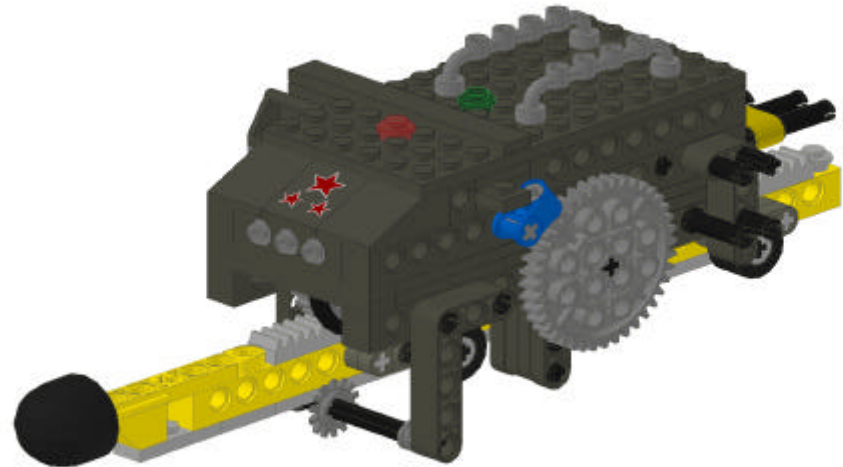

43

44

45

47

48

49

50

| Stp | No. | Color | Part no. | Part name |
|-----|-----|------------|-----------|-------------------------------------|
| 1 | 1 | Dark-Gray | 32018.DAT | Technic Brick 1 x 14 with Holes |
| 1 | 2 | Black | 6558.DAT | Technic Pin Long with Friction |
| 1 | 2 | Black | 2780.DAT | Technic Pin with Friction and Slots |
| 2 | 1 | Dark-Gray | 32526.dat | Technic Liftarm 3 x 5 L Shape |
| 3 | 1 | Black | 32073.DAT | Technic Axle 5 |
| 3 | 2 | Black | 3706.DAT | Technic Axle 6 |
| 3 | 1 | Light-Gray | 3649.DAT | Technic Gear 40 Tooth |
| 4 | 2 | Light-Gray | 3713.DAT | Technic Bush |
| 4 | 1 | Light-Gray | 4265C.DAT | Technic Bush 1/2 Smooth |
| 4 | 1 | Dark-Gray | 32065.DAT | Technic Liftarm 1 x 7 |
| 5 | 3 | Black | 32062.DAT | Technic Axle 2 Notched |
| 5 | 1 | Light-Gray | 3647.DAT | Technic Gear 8 Tooth |
| 5 | 1 | Light-Gray | 3648.DAT | Technic Gear 24 Tooth |
| 5 | 1 | Dark-Gray | 6632.DAT | Technic Liftarm 1 x 3 |
| 5 | 2 | Black | 2780.DAT | Technic Pin with Friction and Slots |
| 6 | 1 | Dark-Gray | 6632.DAT | Technic Liftarm 1 x 3 |
| 7 | 1 | Dark-Gray | 6538A.DAT | Technic Axle Joiner |
| 7 | 1 | Light-Gray | 4019.DAT | Technic Gear 16 Tooth |
| 7 | 1 | Dark-Gray | 32065.DAT | Technic Liftarm 1 x 7 |
| 7 | 1 | Light-Gray | 4185.DAT | Technic Wedge Belt Wheel |
| 7 | 1 | Black | 70162.DAT | Technic Wedge Belt Wheel Tyre |
| 8 | 1 | Black | 32062.DAT | Technic Axle 2 Notched |
| 8 | 2 | Light-Gray | 3648.DAT | Technic Gear 24 Tooth |
| 9 | 1 | Dark-Gray | 3701.DAT | Technic Brick 1 x 4 with Holes |
| 9 | 1 | Yellow | 3651.DAT | Technic Connector |
| 9 | 1 | Black | 2780.DAT | Technic Pin with Friction and Slots |
| 10 | 2 | Dark-Gray | 3710.DAT | Plate 1 x 4 |
| 10 | 4 | Dark-Gray | 3666.DAT | Plate 1 x 6 |
| 10 | 2 | Dark-Gray | 3460.DAT | Plate 1 x 8 |
| 11 | 1 | Black | 4519.DAT | Technic Axle 3 |
| 11 | 1 | Light-Blue | 6536.DAT | Technic Axle Joiner Perpendicular |
| 11 | 1 | Light-Gray | 3749.DAT | Technic Axle Pin |
| 11 | 1 | Dark-Gray | 32018.DAT | Technic Brick 1 x 14 with Holes |
| 11 | 1 | Light-Gray | 4274.DAT | Technic Pin 1/2 |
| 11 | 1 | Black | 6558.DAT | Technic Pin Long with Friction |
| 12 | 1 | Black | 3706.DAT | Technic Axle 6 |
| 12 | 1 | Light-Gray | 4265C.DAT | Technic Bush 1/2 Smooth |
| 12 | 1 | Dark-Gray | 32140.DAT | Technic Liftarm 2 x 4 L Shape |
| 13 | 1 | Light-Gray | 3647.DAT | Technic Gear 8 Tooth |
| 13 | 1 | Light-Gray | 4019.DAT | Technic Gear 16 Tooth |
| 13 | 1 | Light-Gray | 3648.DAT | Technic Gear 24 Tooth |