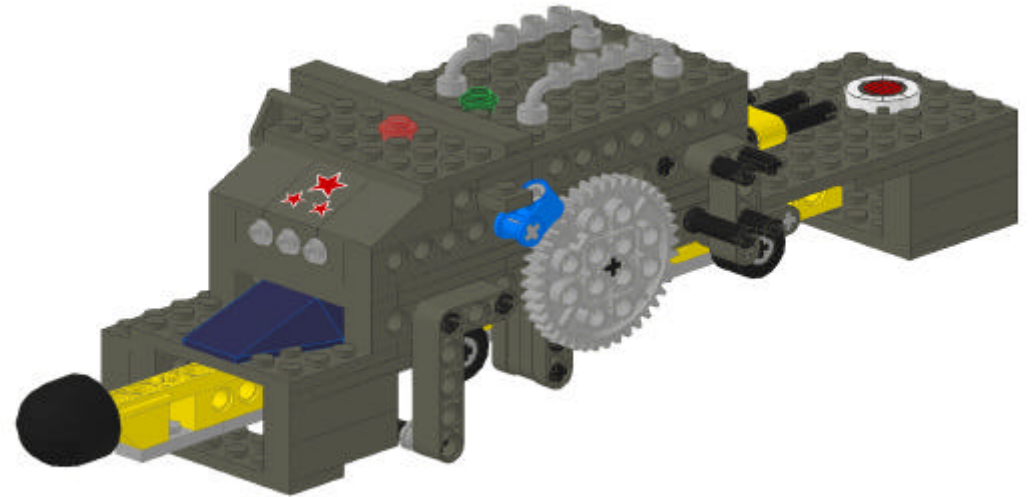

43

44

45

47

48

49

50

| Stp | No. | Color | Part no. | Part name |
|-----|-----|------------|-----------|-------------------------------------|
| 1 | 1 | Dark-Gray | 32018.DAT | Technic Brick 1 x 14 with Holes |
| 1 | 2 | Black | 6558.DAT | Technic Pin Long with Friction |
| 1 | 2 | Black | 2780.DAT | Technic Pin with Friction and Slots |
| 2 | 1 | Dark-Gray | 32526.dat | Technic Liftarm 3 x 5 L Shape |
| 3 | 1 | Black | 32073.DAT | Technic Axle 5 |
| 3 | 2 | Black | 3706.DAT | Technic Axle 6 |
| 3 | 1 | Light-Gray | 3649.DAT | Technic Gear 40 Tooth |
| 4 | 2 | Light-Gray | 3713.DAT | Technic Bush |
| 4 | 1 | Light-Gray | 4265C.DAT | Technic Bush 1/2 Smooth |
| 4 | 1 | Dark-Gray | 32065.DAT | Technic Liftarm 1 x 7 |
| 5 | 3 | Black | 32062.DAT | Technic Axle 2 Notched |
| 5 | 1 | Light-Gray | 3647.DAT | Technic Gear 8 Tooth |
| 5 | 1 | Light-Gray | 3648.DAT | Technic Gear 24 Tooth |
| 5 | 1 | Dark-Gray | 6632.DAT | Technic Liftarm 1 x 3 |
| 5 | 2 | Black | 2780.DAT | Technic Pin with Friction and Slots |
| 6 | 1 | Dark-Gray | 6632.DAT | Technic Liftarm 1 x 3 |
| 7 | 1 | Dark-Gray | 6538A.DAT | Technic Axle Joiner |
| 7 | 1 | Light-Gray | 4019.DAT | Technic Gear 16 Tooth |
| 7 | 1 | Dark-Gray | 32065.DAT | Technic Liftarm 1 x 7 |
| 7 | 1 | Light-Gray | 4185.DAT | Technic Wedge Belt Wheel |
| 7 | 1 | Black | 70162.DAT | Technic Wedge Belt Wheel Tyre |
| 8 | 1 | Black | 32062.DAT | Technic Axle 2 Notched |
| 8 | 2 | Light-Gray | 3648.DAT | Technic Gear 24 Tooth |
| 9 | 1 | Dark-Gray | 3701.DAT | Technic Brick 1 x 4 with Holes |
| 9 | 1 | Yellow | 3651.DAT | Technic Connector |
| 9 | 1 | Black | 2780.DAT | Technic Pin with Friction and Slots |
| 10 | 2 | Dark-Gray | 3710.DAT | Plate 1 x 4 |
| 10 | 4 | Dark-Gray | 3666.DAT | Plate 1 x 6 |
| 10 | 2 | Dark-Gray | 3460.DAT | Plate 1 x 8 |
| 11 | 1 | Black | 4519.DAT | Technic Axle 3 |
| 11 | 1 | Light-Blue | 6536.DAT | Technic Axle Joiner Perpendicular |
| 11 | 1 | Light-Gray | 3749.DAT | Technic Axle Pin |
| 11 | 1 | Dark-Gray | 32018.DAT | Technic Brick 1 x 14 with Holes |
| 11 | 1 | Light-Gray | 4274.DAT | Technic Pin 1/2 |
| 11 | 1 | Black | 6558.DAT | Technic Pin Long with Friction |
| 12 | 1 | Black | 3706.DAT | Technic Axle 6 |
| 12 | 1 | Light-Gray | 4265C.DAT | Technic Bush 1/2 Smooth |
| 12 | 1 | Dark-Gray | 32140.DAT | Technic Liftarm 2 x 4 L Shape |
| 13 | 1 | Light-Gray | 3647.DAT | Technic Gear 8 Tooth |
| 13 | 1 | Light-Gray | 4019.DAT | Technic Gear 16 Tooth |
| 13 | 1 | Light-Gray | 3648.DAT | Technic Gear 24 Tooth |